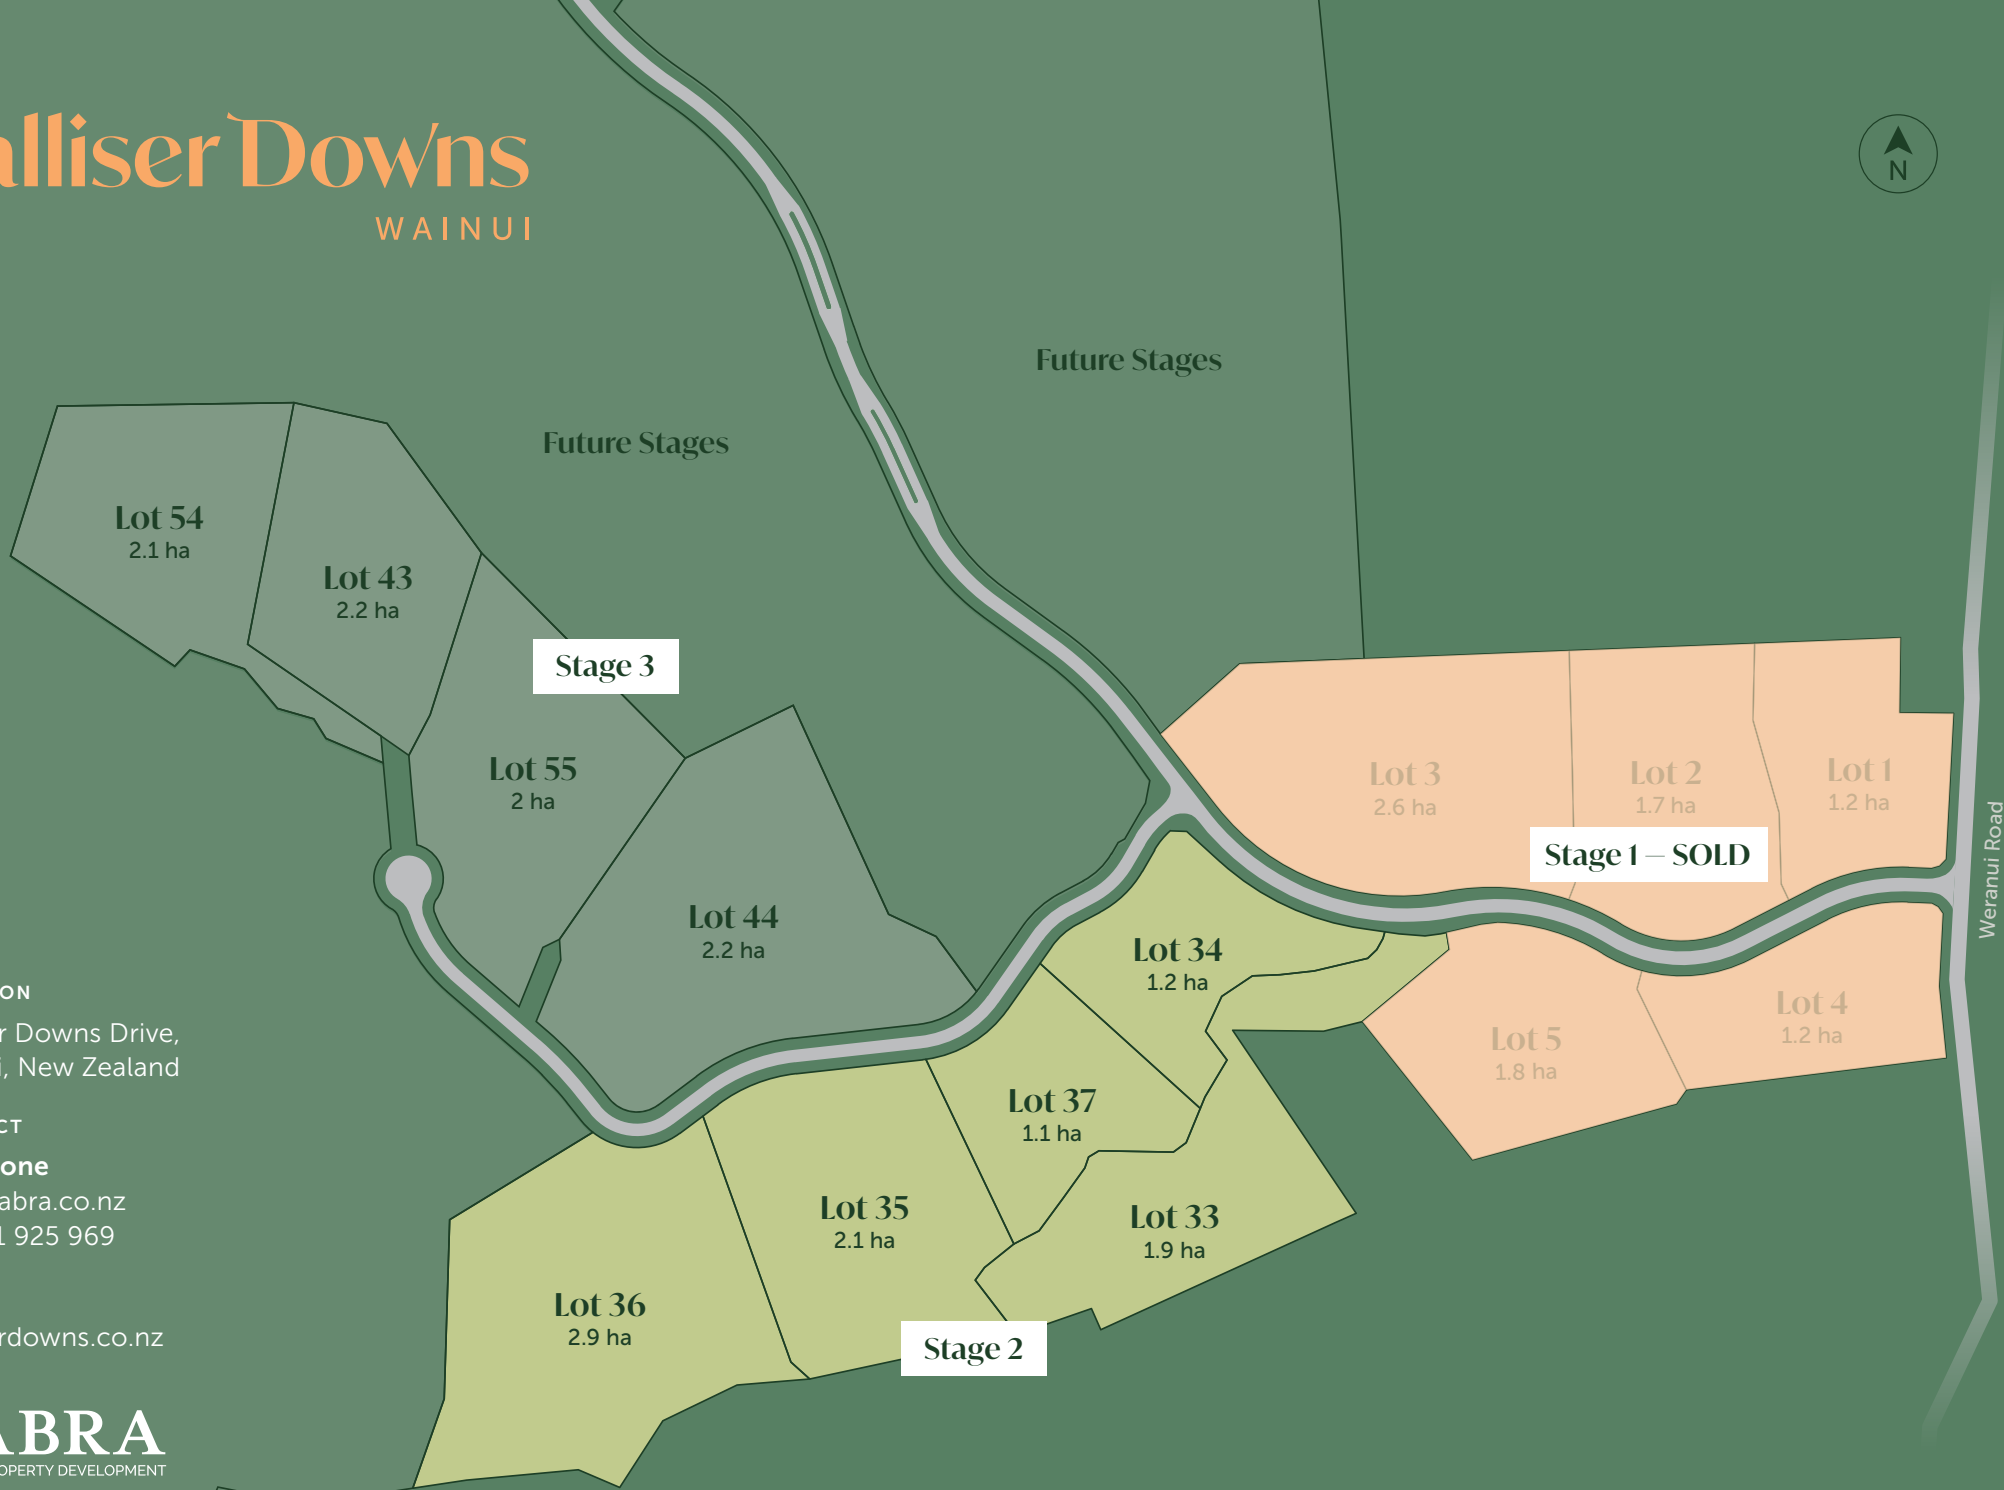

Palliser Downs

WAINUI

LOCATION

Palliser Downs Drive,
Wainui, New Zealand

CONTACT

Will Stone
will@cabra.co.nz
+64 21 925 969

VISIT

palliserdowns.co.nz